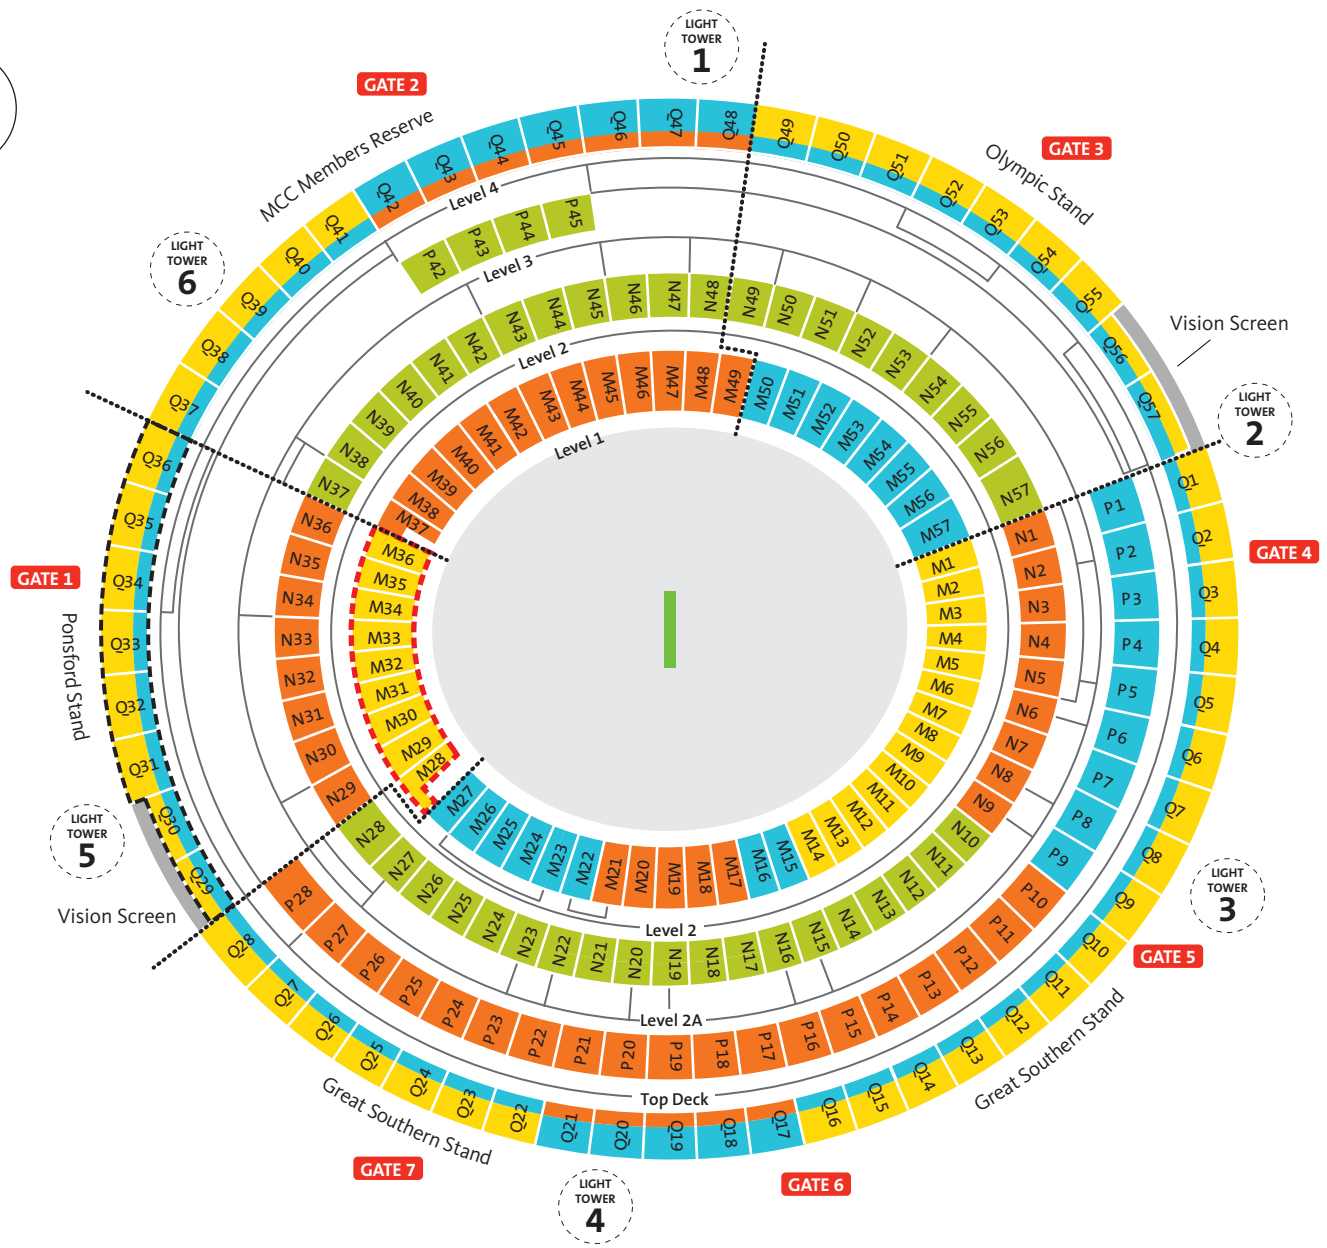

MELBOURNE CRICKET GROUND

Brunton Ave, East Melbourne, VIC

SATURDAY 14 FEBRUARY 2015
ENGLAND v AUSTRALIA

Day/Night

KEY

- Category A
- Category B
- Category C
- Category D
- Alcohol Free Zone
- Family Zone (Alcohol Free)

This Venue Map is to be used as a guide only and is not drawn to scale. It provides a representation of the current venue layout for this match and actual venue structures may differ. Seating, price categories, and pitch locations may change at any time prior to the match.

ICC Development (International) Ltd and Cricket World Cup 2015 Ltd reserve the right in their absolute discretion to change or amend the fixture (teams, venues, match start times, match dates) at any time, without notice.

COMMERCIAL PARTNERS

BROADCAST PARTNER