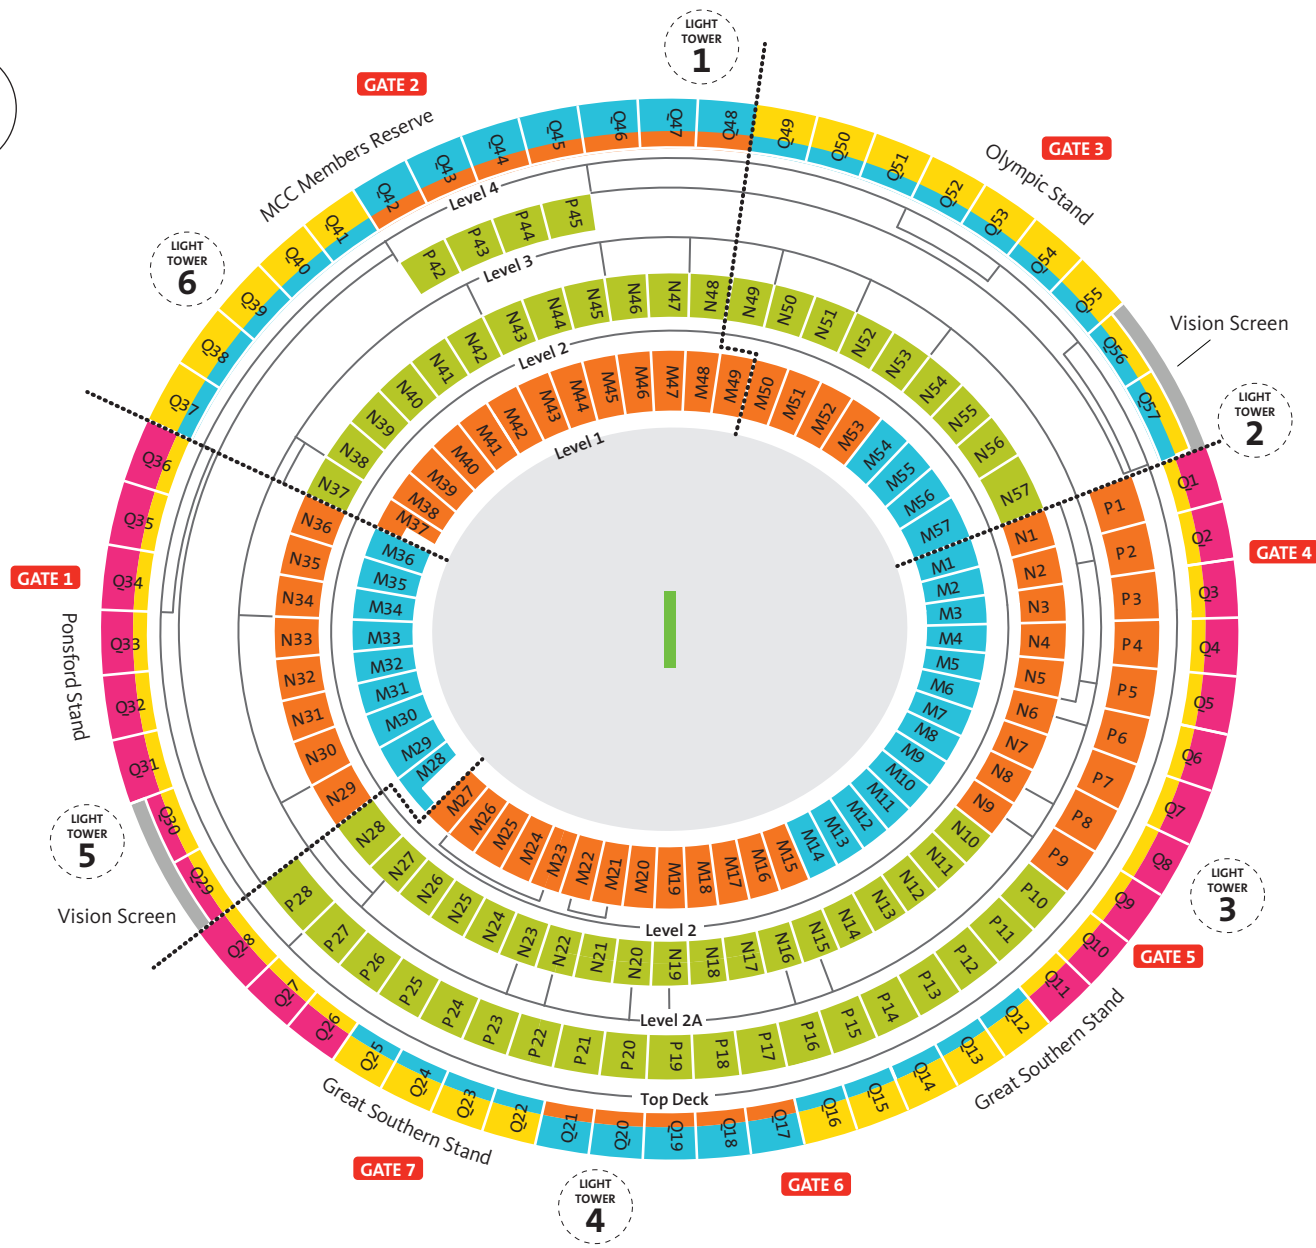

MELBOURNE CRICKET GROUND

Brunton Ave, East Melbourne, VIC

SUNDAY 29 MARCH 2015
FINAL TBD v TBD

Day/Night

KEY

- Category A
- Category B
- Category C
- Category D
- Category E

This Venue Map is to be used as a guide only and is not drawn to scale. It provides a representation of the current venue layout for this match and actual venue structures may differ. Seating, price categories, and pitch locations may change at any time prior to the match.

ICC Development (International) Ltd and Cricket World Cup 2015 Ltd reserve the right in their absolute discretion to change or amend the fixture (teams, venues, match start times, match dates) at any time, without notice.

COMMERCIAL PARTNERS

BROADCAST PARTNER