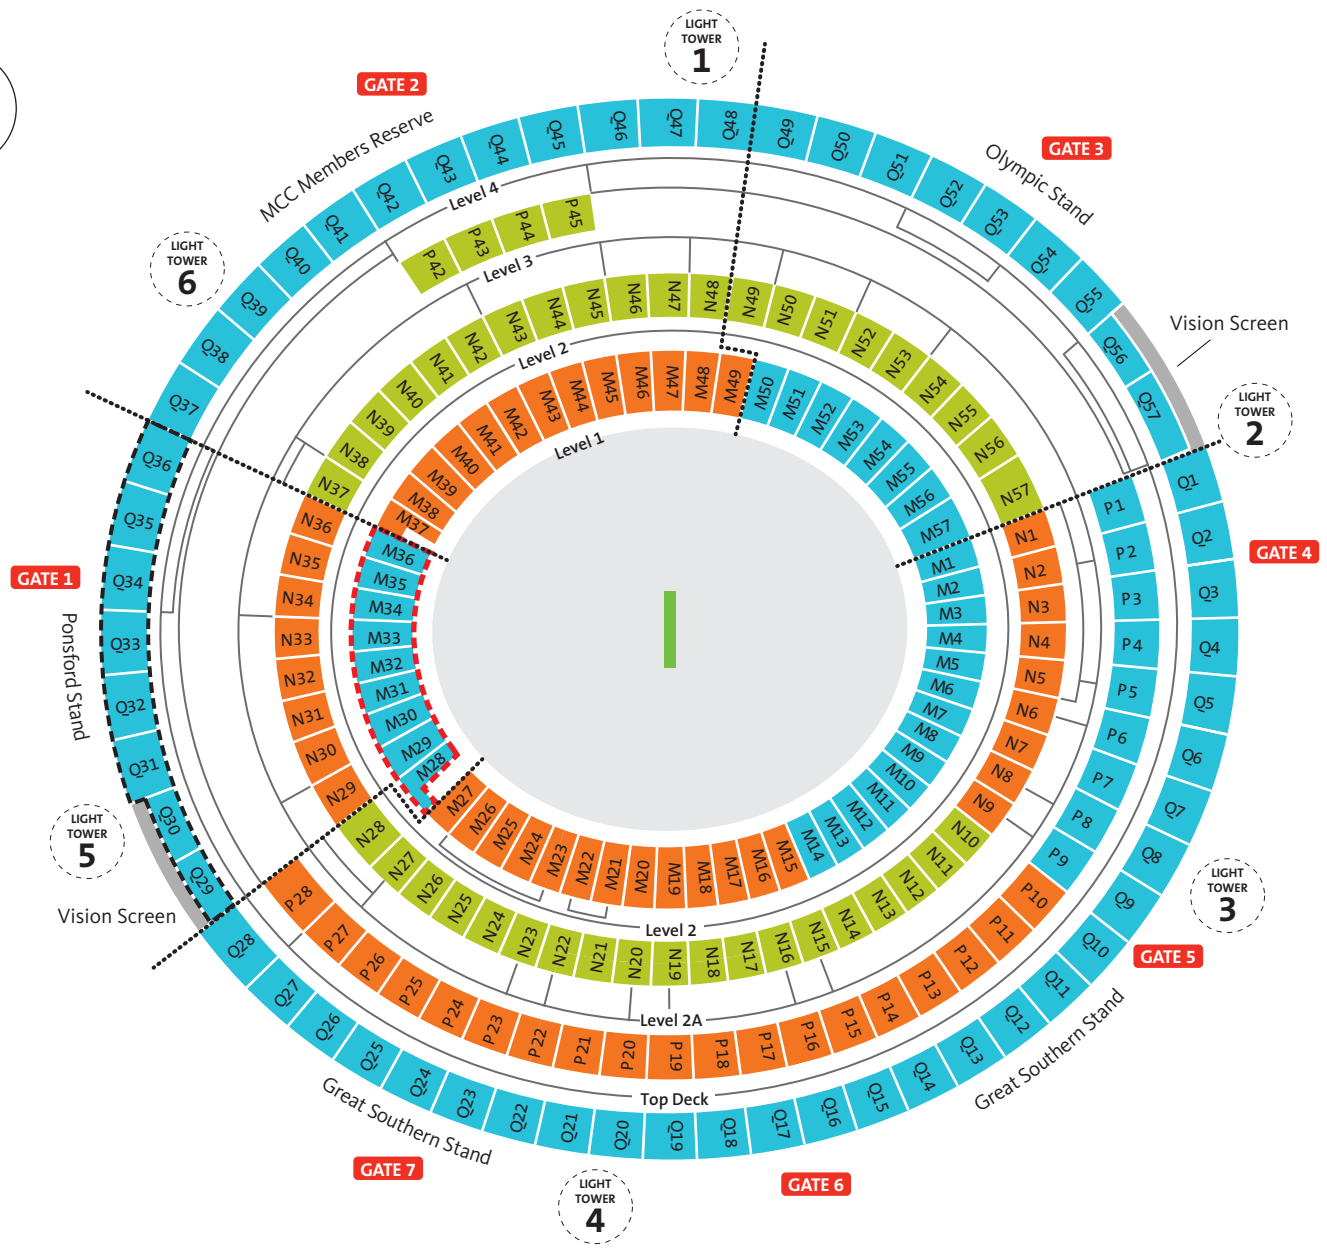

MELBOURNE CRICKET GROUND

Brunton Ave, East Melbourne, VIC

SUNDAY 22 FEBRUARY 2015
SOUTH AFRICA v INDIA

Day/Night

KEY

- Category A
- Category B
- Category C
- Alcohol Free Zone
- Family Zone (Alcohol Free)

This Venue Map is to be used as a guide only and is not drawn to scale. It provides a representation of the current venue layout for this match and actual venue structures may differ. Seating, price categories, and pitch locations may change at any time prior to the match.

ICC Development (International) Ltd and Cricket World Cup 2015 Ltd reserve the right in their absolute discretion to change or amend the fixture (teams, venues, match start times, match dates) at any time, without notice.

COMMERCIAL PARTNERS

BROADCAST PARTNER