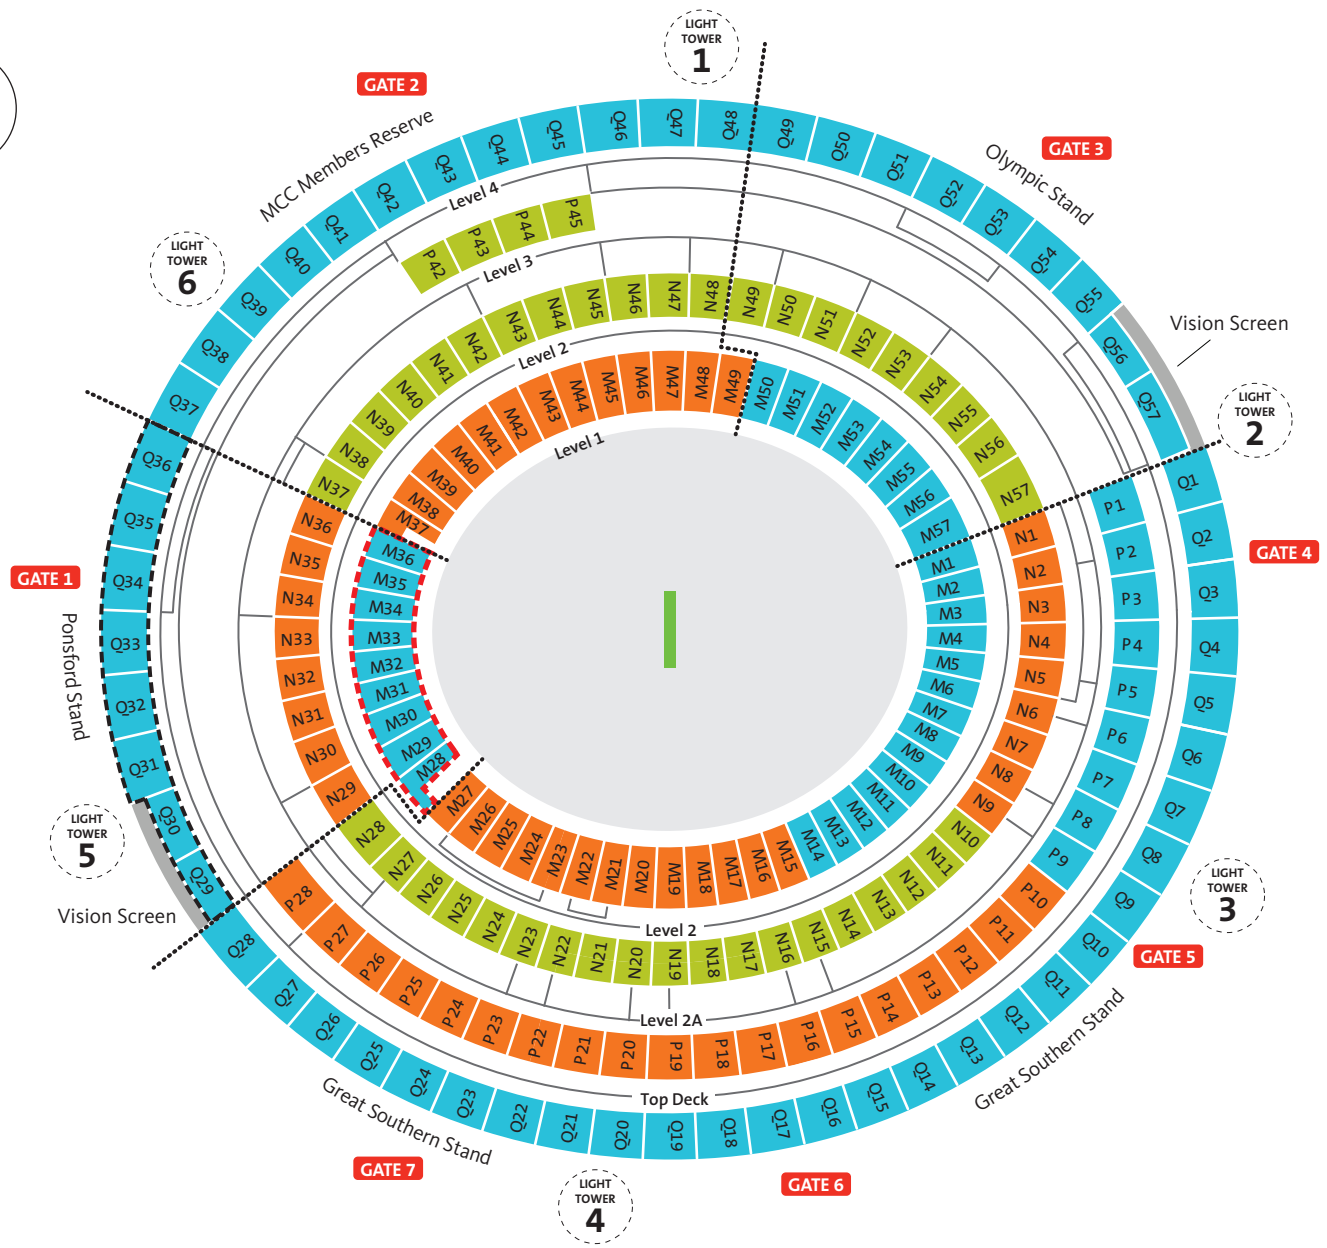

MELBOURNE CRICKET GROUND

Brunton Ave, East Melbourne, VIC

THURSDAY 26 FEBRUARY 2015
SRI LANKA v BANGLADESH

Day/Night

KEY

- Category A
- Category B
- Category C
- Alcohol Free Zone
- Family Zone (Alcohol Free)

This Venue Map is to be used as a guide only and is not drawn to scale. It provides a representation of the current venue layout for this match and actual venue structures may differ. Seating, price categories, and pitch locations may change at any time prior to the match.

ICC Development (International) Ltd and Cricket World Cup 2015 Ltd reserve the right in their absolute discretion to change or amend the fixture (teams, venues, match start times, match dates) at any time, without notice.

COMMERCIAL PARTNERS

BROADCAST PARTNER