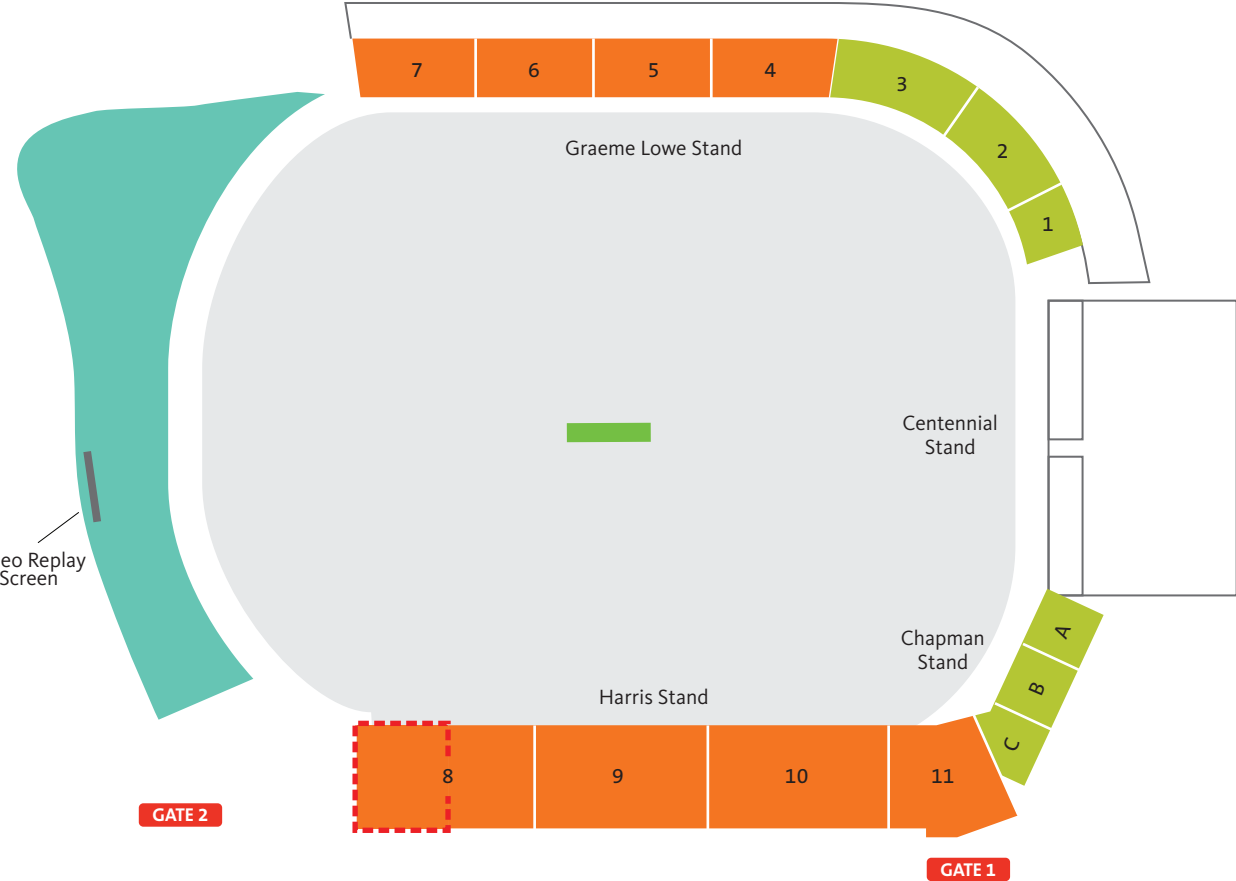

### KEY

- Category A
- Category B
- General Admission | Grassy embankment
- Family Zone (Alcohol Free)

This Venue Map is to be used as a guide only and is not drawn to scale. It provides a representation of the current venue layout for this match and actual venue structures may differ. Seating, price categories, and pitch locations may change at any time prior to the match.  
ICC Development (International) Ltd and Cricket World Cup 2015 Ltd reserve the right in their absolute discretion to change or amend the fixture (teams, venues, match start times, match dates) at any time, without notice.

**GATE 3**