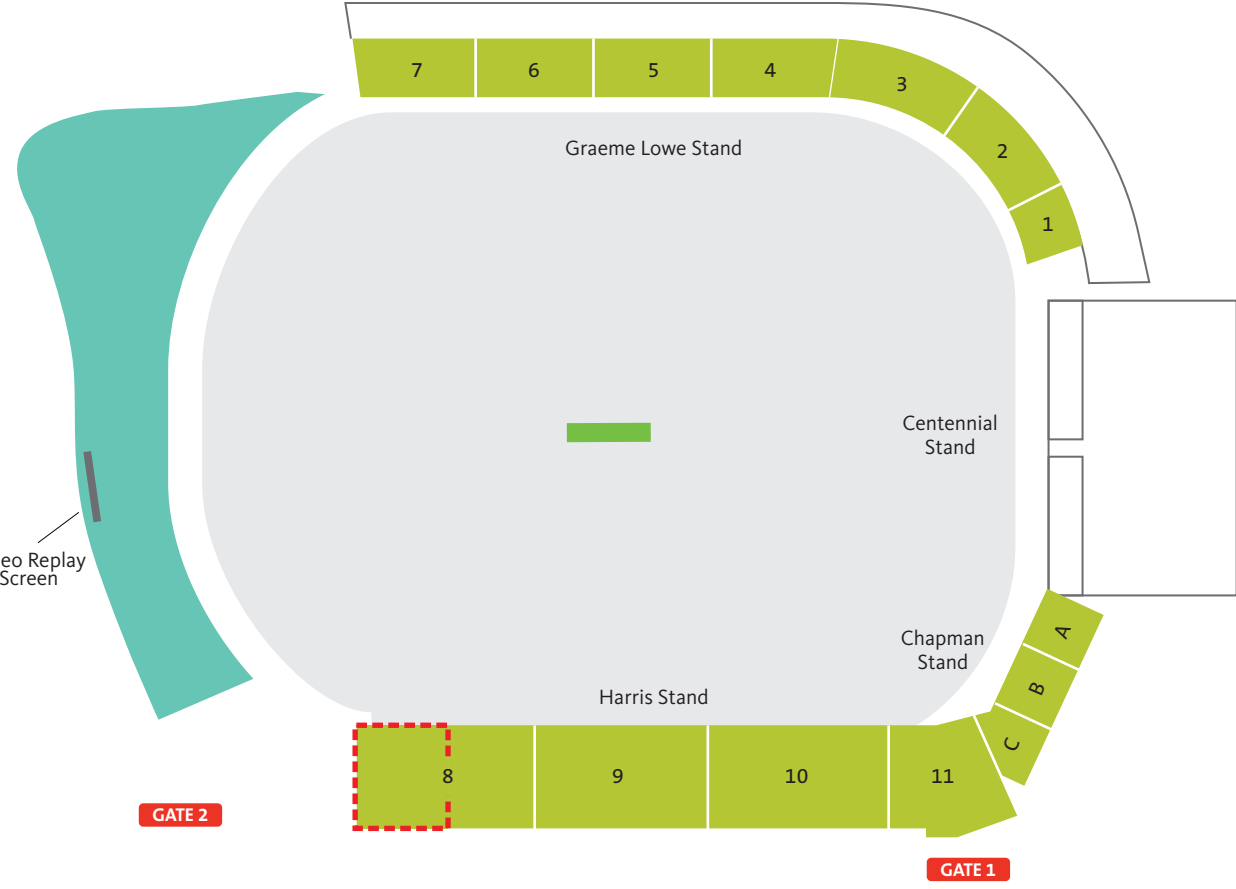

KEY

- Category A
- General Admission | Grassy embankment
- Family Zone (Alcohol Free)

This Venue Map is to be used as a guide only and is not drawn to scale. It provides a representation of the current venue layout for this match and actual venue structures may differ. Seating, price categories, and pitch locations may change at any time prior to the match.
ICC Development (International) Ltd and Cricket World Cup 2015 Ltd reserve the right in their absolute discretion to change or amend the fixture (teams, venues, match start times, match dates) at any time, without notice.

GATE 3