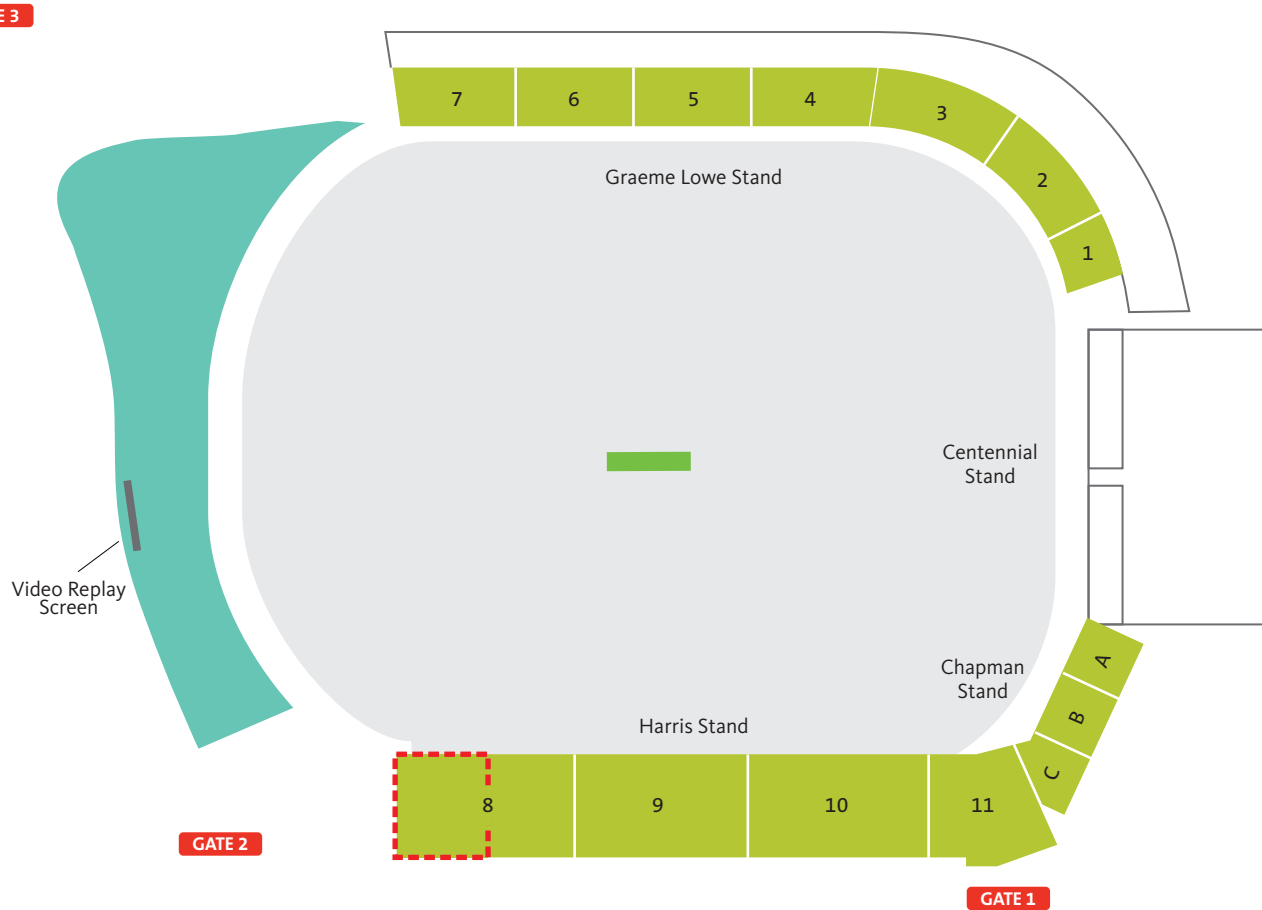

COMMERCIAL PARTNERS

BROADCAST PARTNER